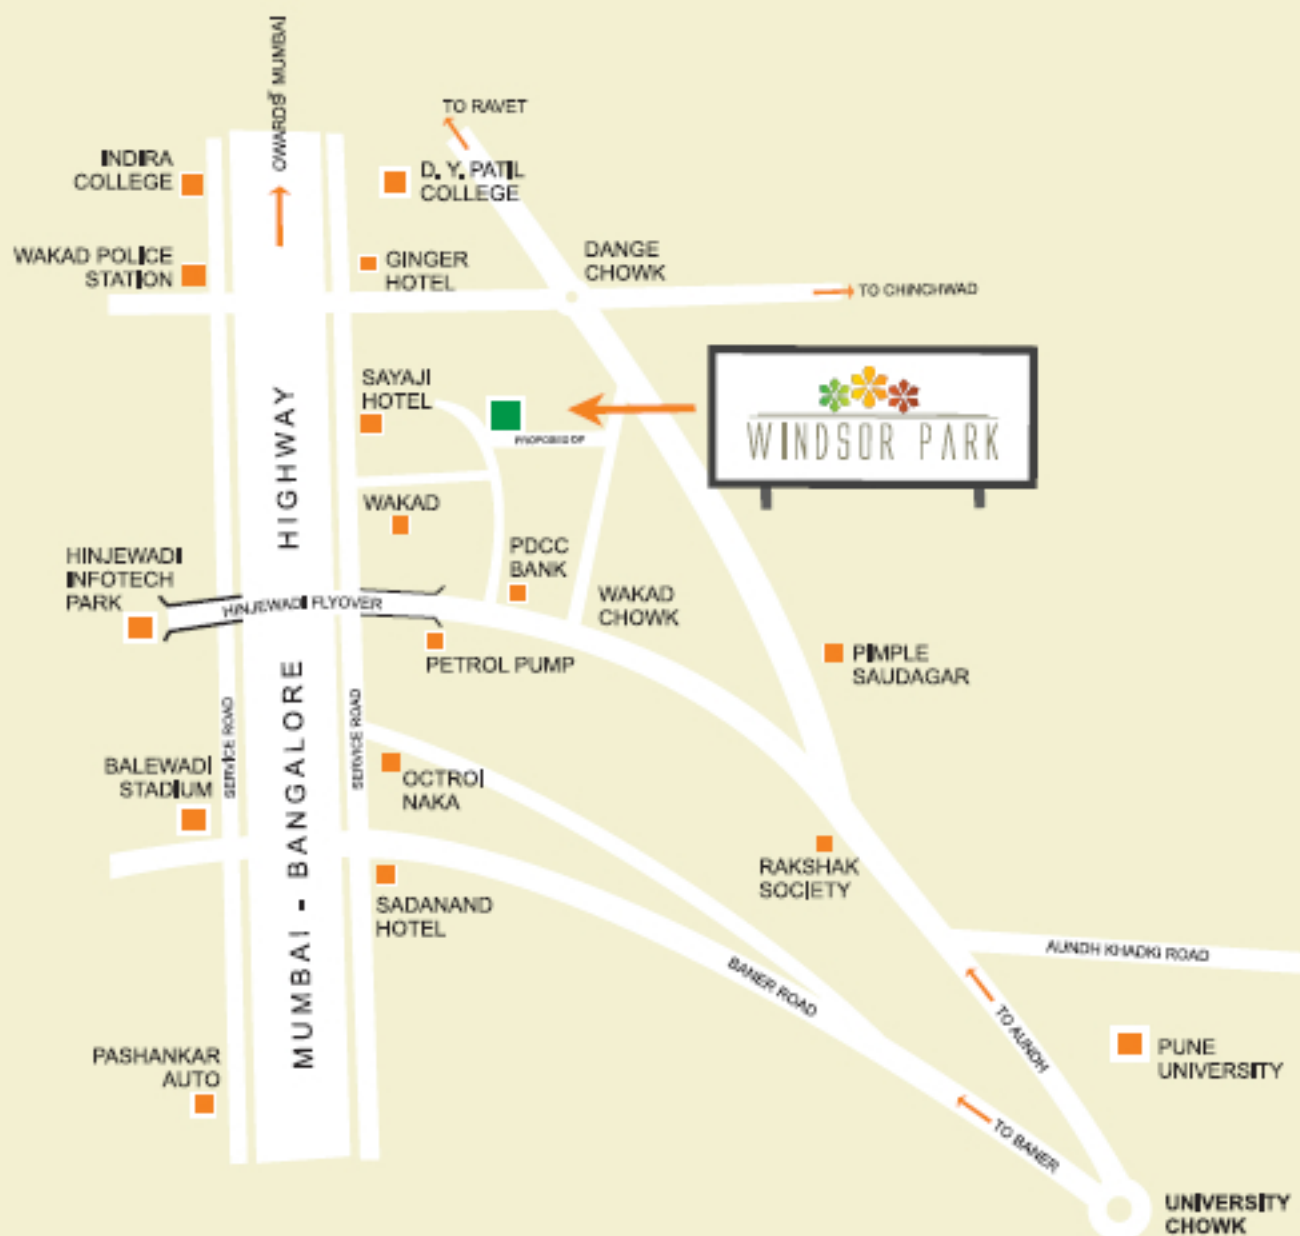

# Location Map

## Location Advantage

Hinjewadi Software Park	3.5 km
Birla Hospital	2.5 km
Indira College	2 km
Wisdom World School	3 km
Aundh	7 km
Sayaji Hotel	0.5 km
Balewadi Stadium	2 km
Mumbai Bangalore Highway	0.5 km
Pune Mumbai Express Way	3 km
Sahara International Cricket Stadium	5 km

Site: Sr. No.173/2/2A/1+2, Off Waked-Hinjewadi Road, Opp. Indian Oil Petrol Pump, Waked, Pune 411057.